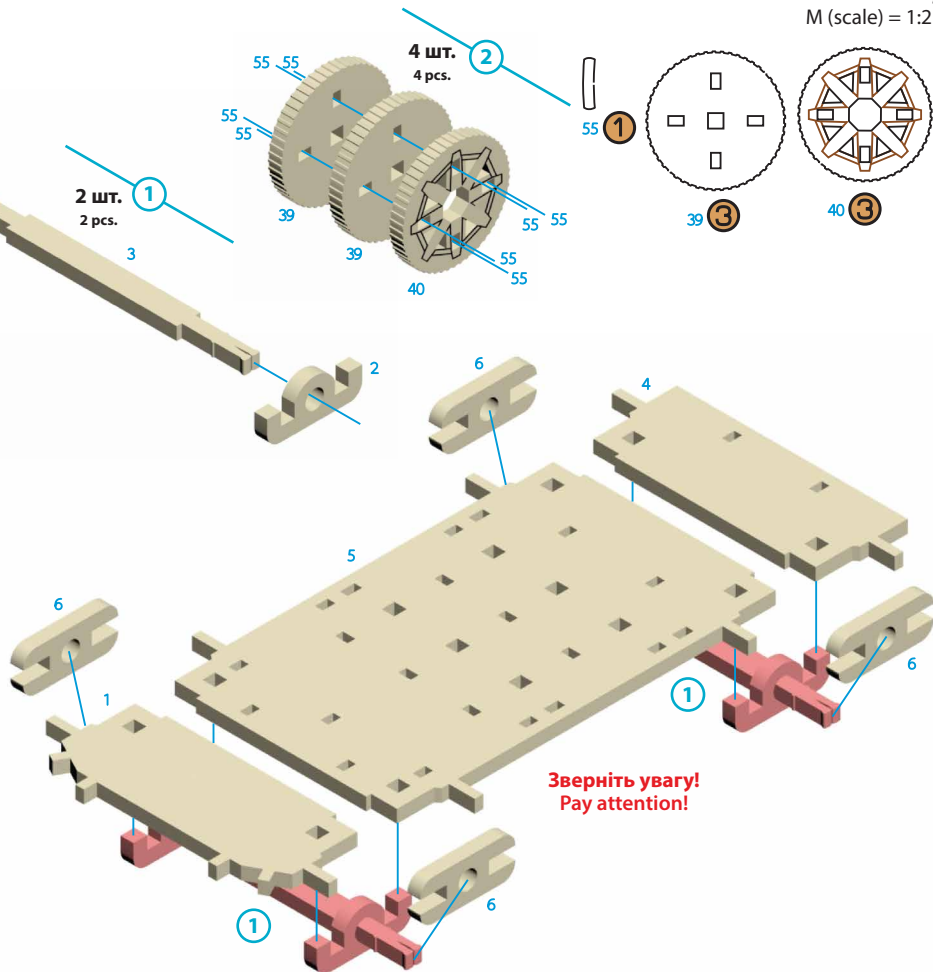

*Mechanical
3D puzzle*

**3D
3DBRT**

CYBER CAR
П И К А П

*Mechanical
3D puzzle*

**3D²
3DBRT**

CYBER CAR
П И К А П

M (scale) = 1:2

M (scale) = 1:2 ³

M (scale) = 1:2

M (scale) = 1:2

M (scale) = 1:2

A

B

A

B

3dprt.com

3D

5
M (scale) = 1:2

M (scale) = 1:2

M (scale) = 1:2

M (scale) = 1:2

M (scale) = 1:2

M (scale) = 1:2

M (scale) = 1:2

Pay attention!

- Places of fastening of the details to the base should be trimmed by a stationary knife from his face and from the opposite side.
- Some parts of the puzzle can be connected with force.
- If the element is connected with difficulty or does not fit into the groove of another part, then you need to use sandpaper. Sandpaper is included.
- If the part is too loose when connected, does not hold in the grooves of the constructor, then it is better to additionally use glue. Glue is also included.
- If you see parts marked with a number in parentheses, they are spare.