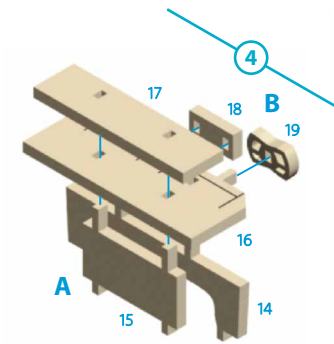

*Mechanical
3D puzzle*

**3D
3DBRT**

CYBER CAR
П И К А П

*Mechanical
3D puzzle*

**3D²
3DBRT**

CYBER CAR
П И К А П

M (scale) = 1:2

M (scale) = 1:2 ³

M (scale) = 1:2

M (scale) = 1:2

M (scale) = 1:2

A

B

A

B

3dprt.com

Pay attention!

- Places of fastening of the details to the base should be trimmed by a stationary knife from his face and from the opposite side.
- Some parts of the puzzle can be connected with force.
- If the element is connected with difficulty or does not fit into the groove of another part, then you need to use sandpaper. Sandpaper is included.
- If the part is too loose when connected, does not hold in the grooves of the constructor, then it is better to additionally use glue. Glue is also included.
- If you see parts marked with a number in parentheses, they are spare.