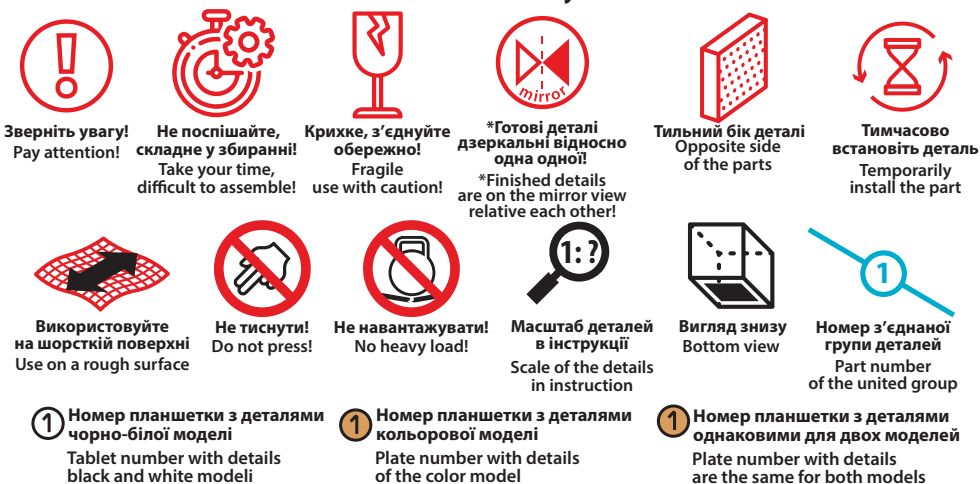

Material:

wooden puzzle

Storage:

Store in a closed dry place. Keep away from children

Expiration date:

no limit

You can order here:

3dbrt.com

etsy.com/shop/GoodwoodUAShop

Зверніть увагу!

1. Щоб дістати деталі з планшетки використовуйте допоміжний елемент позначений +.
2. Деякі елементи пазлу можуть з'єднуватися із зусиллям.
3. Якщо елемент з'єднується із зусиллям або не входить в паз іншої деталі, то потрібно скористатися наждачним папером.
4. Якщо деталь при з'єднанні занадто вільно тримається в пазах конструктора, тоді краще додатково використати клей.
5. Запасні деталі позначені номером в дужках.
6. Будьте уважними, та не поспішайте.

Pay attention!

1. Use the auxiliary element marked +, to get the parts from the tablet.
2. Some parts of the puzzle can be connected with force.
3. If the element is connected with difficulty or does not fit into the groove of another part, then you need to use sandpaper.
4. If the part is too loose when connected, does not hold in the grooves of the constructor, then it is better to additionally use glue.
5. If you see parts marked with a number in parentheses, they are spare.
6. Be attentive, and take your time.

Умовні позначення / symbols