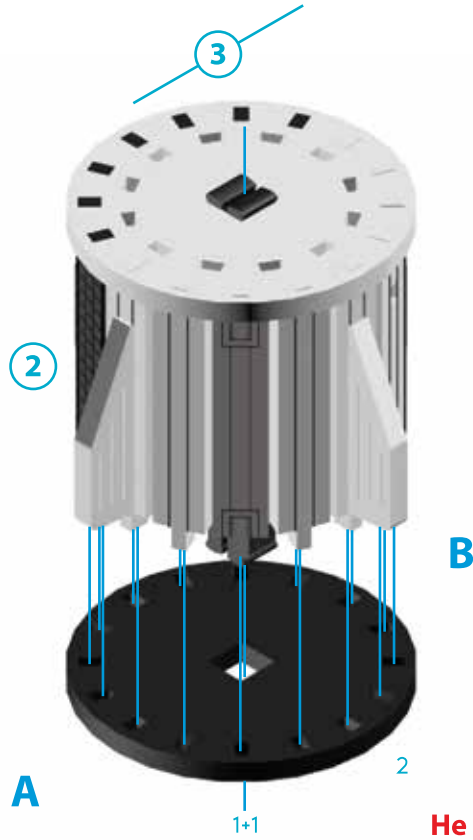

M (scale) = 1:1

**Не поспішайте,
складне у збиранні!**
Take your time,
difficult to assemble!