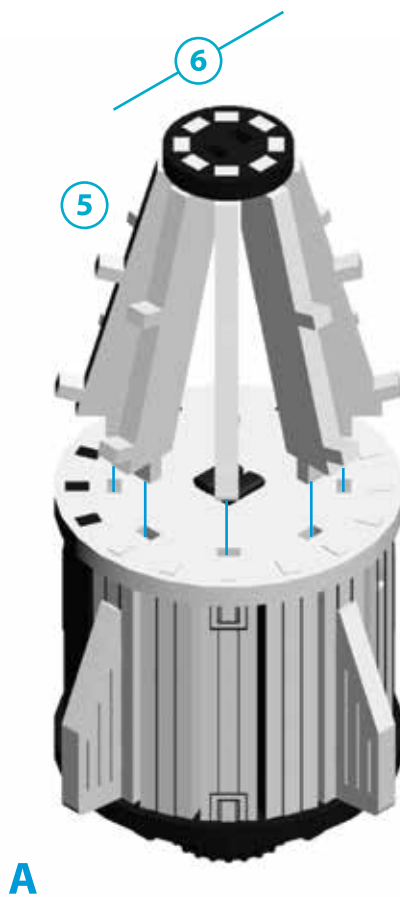

**Не поспішайте,
складне у збиранні!**
Take your time,
difficult to assemble!

B