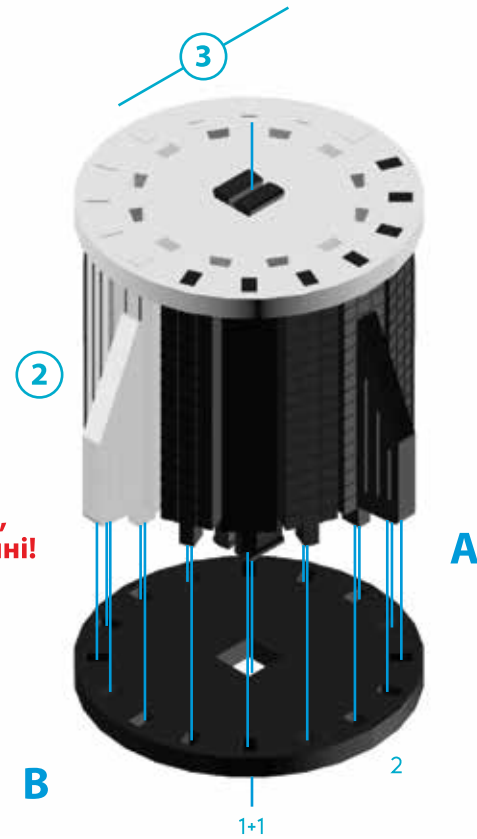

M (scale) = 1:1

**Не поспішайте,
складне у збиранні!**
Take your time,
difficult to assemble!