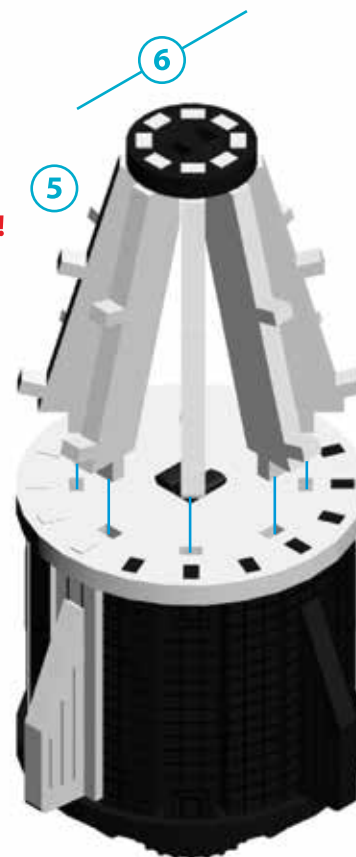

A

B

M (scale) = 1:1